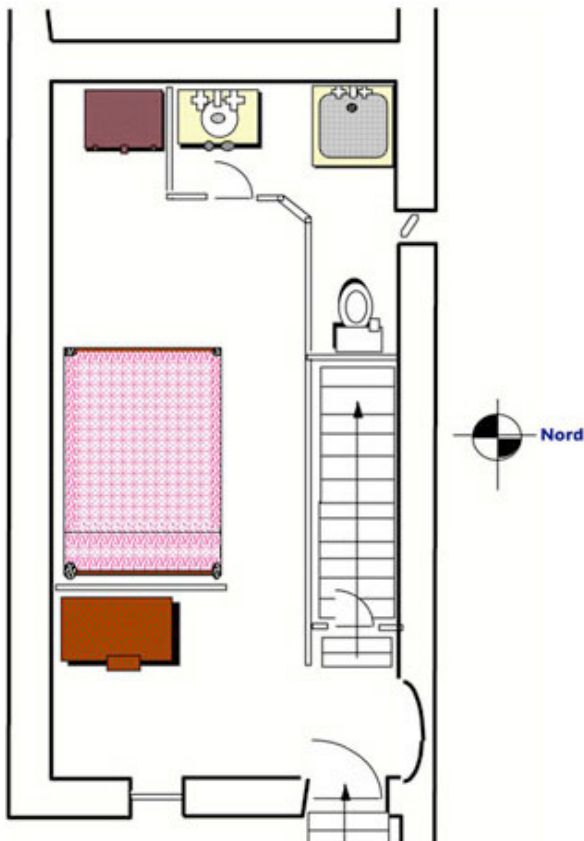

Le hameau de Cauduro

7 MAISONS DE CHARMES AU COEUR DE L'HERAULT

La bergerie de la plume

THE GROUND FLOOR

THE HOUSE INCLUDES :

❖ On the ground floor :

- a bedroom with washroom and toilet.

❖ On the first floor :

- a living room with fireplace, kitchen and a bedroom, a washroom including shower and toilet.

- a terrace with a set of garden furniture and a barbecue.

❖ Équipements :

- Bedding: 1 double bed

size 140 x 200, two beds of size 75 x 200 (transformable into 1 double bed).

La bergerie de la plume

THE FIRST FLOOR

La bergerie de la plume

THE SECOND FLOOR