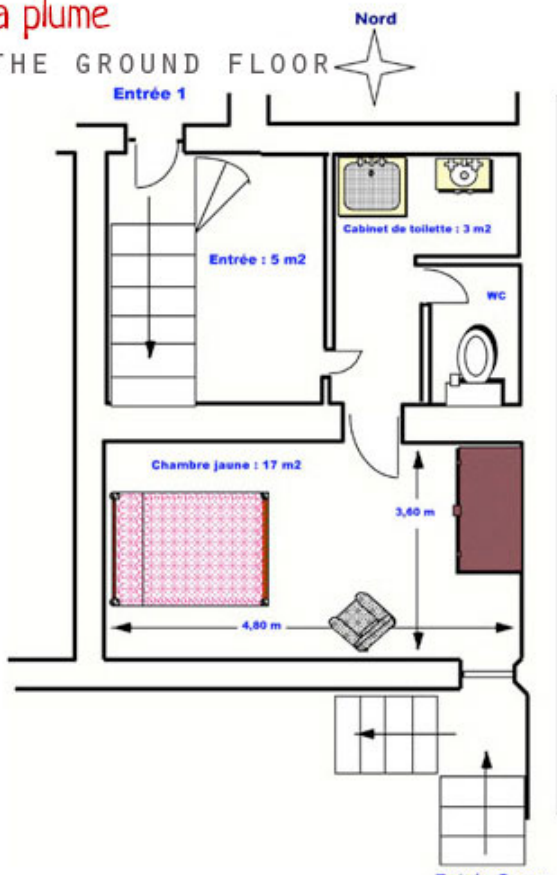

Le hameau de Cauduro

7 MAISONS DE CHARMES AU COEUR DE L'HERAULT

La plume

THE GROUND FLOOR

THE HOUSE INCLUDES :

- ❖ **On the ground floor :**
 - an entrance and a bedroom with washroom and toilet.
- ❖ **On the first floor :**
 - a living room with fireplace, kitchen, toilet, two bedrooms with washrooms including shower and toilet.
 - a terrace with a set of garden furniture and a barbecue
- ❖ **Équipments :**
 - Bedding: 1 double bed size 150 x 200, two times two beds sized 75 x 200, a convertible sized 140x190.
 - WiFi
 - An equipped kitchen
 - Crockery for 8 persons.
 - A washing machine,
 - A dishwasher,
 - A television,
 - A micro audio system,
 - The central heating.

La plume

THE FIRST FLOOR