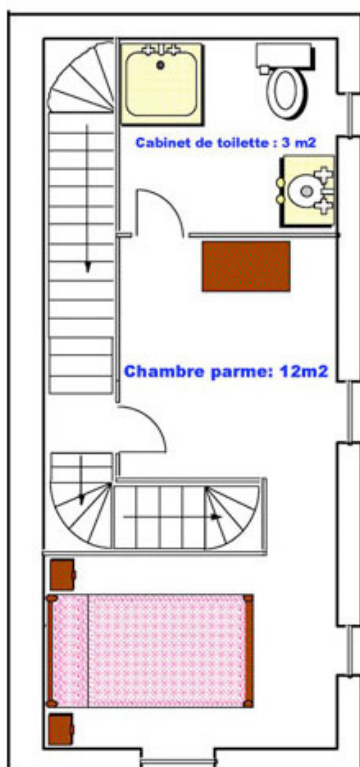

Le hameau de Cauduro

7 MAISONS DE CHARMES AU COEUR DE L'HERAULT

La maison de Malric

THE GROUND FLOOR

THE HOUSE INCLUDES :

❖ On the ground floor :

- a living room with a fireplace, a kitchen and a toilet.
- a terrace with barbecue and garden furniture.

❖ On the first floor :

- a landing and a bedroom, with a washroom including sink, shower and toilet.

❖ On the second floor :

- a bedroom with a washroom including sink, shower and toilet.

❖ Équipements :

- **Bedding:** 1 double bed size 150x200 (separable into two beds) in the bedroom on the 1st floor, 2 beds of 75x190 (that can be assembled into 1 bed size 150), a sofa bed size 140.
- WiFi
- An equipped kitchen
- Crockery for 6 persons.
- A washing machine,
- A dishwasher,
- A television,
- A micro audio system,
- The central heating.

La maison de Malric

THE FIRST FLOOR

La maison de Malric

THE SECOND FLOOR