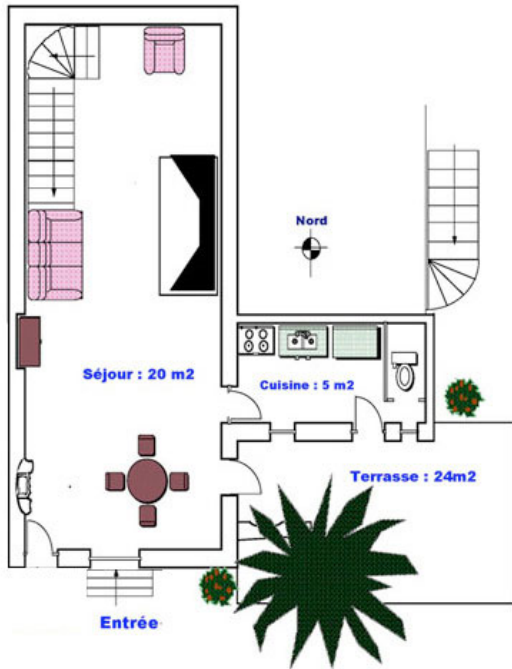

Le hameau de Cauduro

7 MAISONS DE CHARMES AU COEUR DE L'HERAULT

La maison de Malric

THE GROUND FLOOR

THE HOUSE INCLUDES :

❖ On the ground floor :

- a living room with a fireplace, a kitchen and a toilet.
- a terrace with barbecue and garden furniture.

❖ On the first floor :

- a landing and a bedroom, with a washroom including sink, shower and toilet.

❖ On the second floor :

- a bedroom with a washroom including sink, shower and toilet.

❖ Équipements :

- **Bedding:** 1 double bed size 150x200 (separable into two beds) in the bedroom on the 1st floor, 2 beds of 75x190 (that can be assembled into 1 bed size 150), a sofa bed size 140.
- WiFi
- An equipped kitchen
- Crockery for 6 persons.
- A washing machine,
- A dishwasher,
- A television,
- A micro audio system,
- The central heating.

La maison de Malric

THE FIRST FLOOR

La maison de Malric

THE SECOND FLOOR