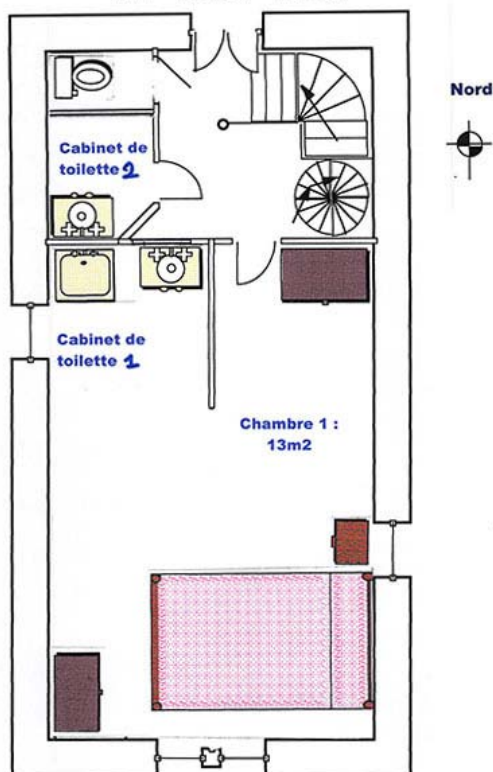

Le hameau de Cauduro

7 MAISONS DE CHARMES AU COEUR DE L'HERAULT

Le pailler de Malric

THE GROUND FLOOR

THE HOUSE INCLUDES :

❖ On the ground floor :

- a living room with fireplace and a kitchen.
- a terrace with a set of garden furniture and a barbecue.

On the first floor :

- a bedrooms, and a washroom including sink, shower
- an other washroom including sink, shower.
- Toilet

❖ On the second floor :

- a mezzanine.

❖ Équipements :

- Bedding: 1 double bed size 140 x 200, three beds sized 75 x 200.
- WiFi
- An equipped kitchen
- Crockery for 6 persons.
- A washing machine,
- A dishwasher,
- A television,
- A micro audio system,
- The central heating.

Le pailler de Malric

THE FIRST FLOOR

Le pailler de Malric

THE SECOND FLOOR