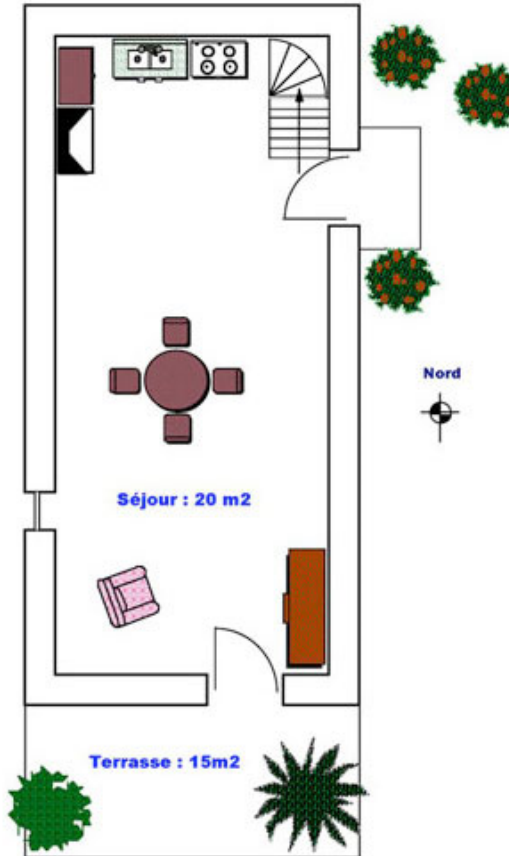

Le hameau de Cauduro

7 MAISONS DE CHARMES AU COEUR DE L'HERAULT

Le pailler de Malric

THE GROUND FLOOR

THE HOUSE INCLUDES :

❖ On the ground floor :

- a living room with fireplace and a kitchen.
- a terrace with a set of garden furniture and a barbecue.

On the first floor :

- a bedrooms, and a washroom including sink, shower
- an other washroom including sink, shower.
- Toilet

❖ On the second floor :

- a mezzanine.

❖ Équipements :

- Bedding: 1 double bed size 140 x 200, three beds sized 75 x 200.
- WiFi
- An equipped kitchen
- Crockery for 6 persons.
- A washing machine,
- A dishwasher,
- A television,
- A micro audio system,
- The central heating.

Le pailler de Malric

THE FIRST FLOOR

Le pailler de Malric

THE SECOND FLOOR