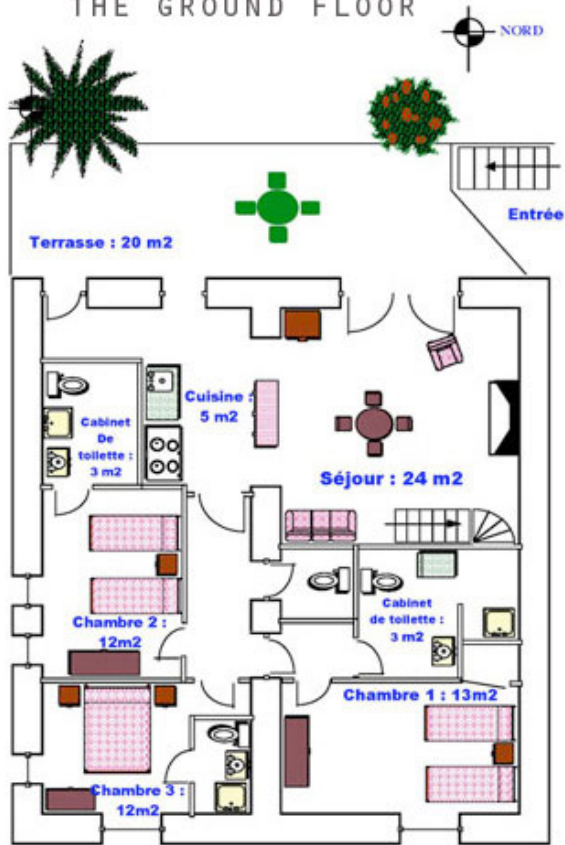

### THE HOUSE INCLUDES :

#### ❖ On the ground floor :

- a living room with a fireplace, a kitchen and a toilet.
- three bedrooms, with washrooms including sink, shower and toilet,
- a terrace with barbecue and garden furniture.

#### ❖ On the first floor :

- a bedroom, with a washroom including sink, shower and toilet.

#### ❖ Équipements :

- Bedding: 2 double beds sized 150x200, 4 beds sized 75x200 (transformable into 1 double bed), a sofa bed sized 140.
- WiFi
- An equipped kitchen
- Crockery for 10 persons.
- A washing machine,
- A dishwasher,
- A television,
- A micro audio system,
- The central heating.