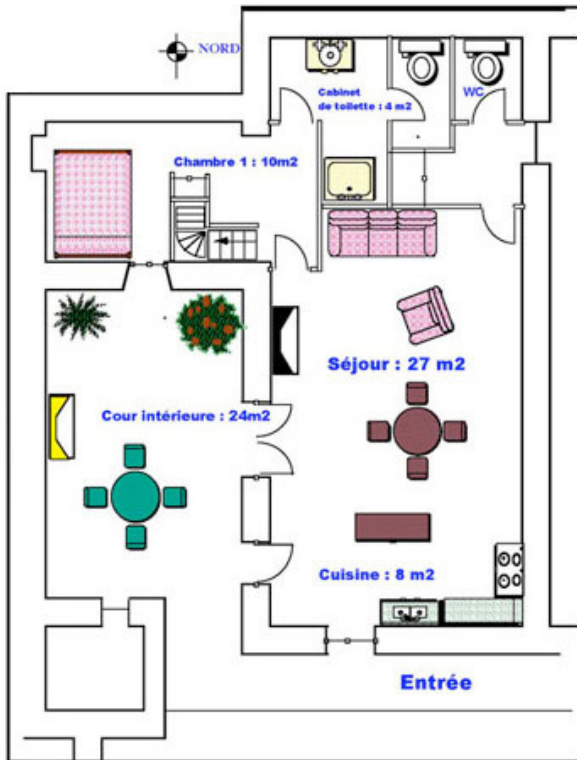

La maison de calmel

THE GROUND FLOOR

THE HOUSE INCLUDES :

❖ On the ground floor :

- a very large living room with a fireplace, kitchen and toilet.
- a bedroom with a washroom including sink, shower and toilet
- a terrace with barbecue and garden furniture.

❖ On the first floor :

- a bedroom with a washroom including sink, shower and toilet.

❖ Équipements :

- Bedding: 1 double bed size 150x200, 2 beds of 75x190 (that can be assembled into 1 bed size 150), a sofa bed size 140.
- WiFi
- An equipped kitchen
- Crockery for 6 persons.
- A washing machine,
- A dishwasher,
- A television,
- A micro audio system,
- The central heating.

La maison de calmel

THE FIRST FLOOR